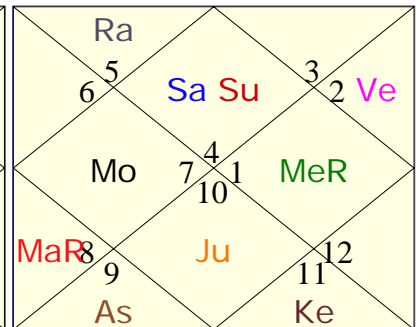

Karkamsha in Navamsha