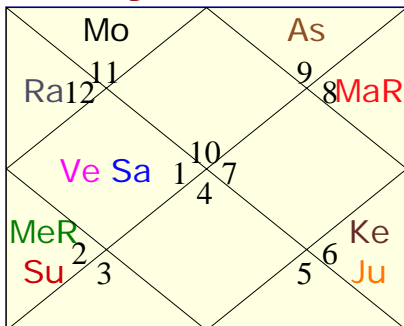

Bhava Lagna