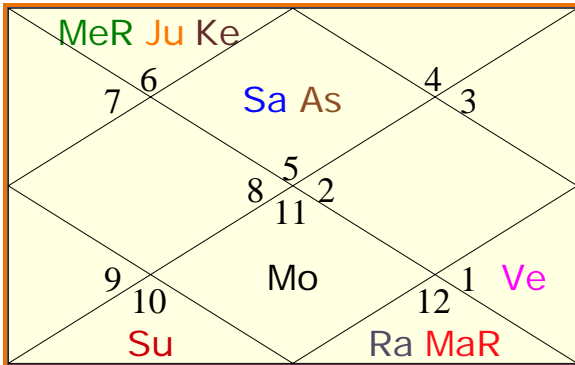

Dreshkana (happiness siblings)