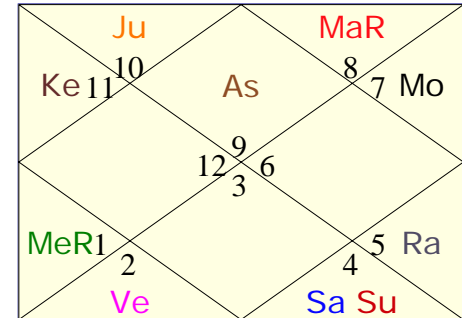

Jaimini System

Chara Karakas

AK	AmK	BK	MK	PK	GK	DK
Sun	Mar	Sat	Mer	Ven	Jup	Mon
21:15	15:08	10:55	10:37	06:01	02:57	02:39

Navamsha