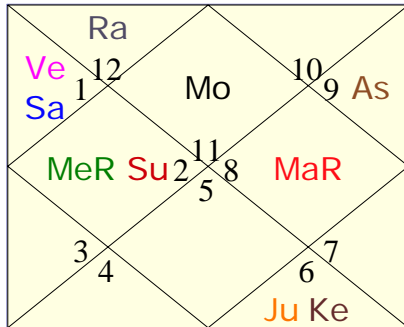

Date of birth : 5 June 1969, Thursday
Time of birth : 22:00:00 hrs
Place of birth : Ludhiana, Punjab, India

Longitude/Latitude : 75E51'00 30N53'00
Time zone : -05:30:00 hrs
DST : 00:00:00 hrs

Moon Chart