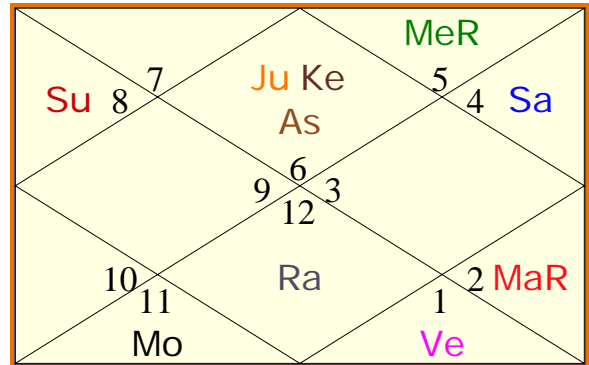

**Sudarshan Chakra**

Outer Circle : Surya Chart  
 Middle Circle : Chandra Chart  
 Inner Circle : Birth Chart

Sudarshan Chakra represents the comparative positions of the planets in the Sun Chart, the Moon Chart and the Birth Chart simultaneously, from outer to inner circle respectively. To study a house, consider the signs in all the three charts simultaneously.

Lagna

Hora (wealth)

Dreshkana (happiness siblings)

Chaturthamsha (destiny)

Saptamsha (children)

Navamsha (spouse)

Dashamsha (great successes)

Dwadashamsha (parents)

## Nakshatra Interpretations

You have been born in the third pada of Dhanishtha nakshatra. Therefore, your birth rashi is Aquarius and the lord of the rashi is Saturn. According to the Avakahada chakra -