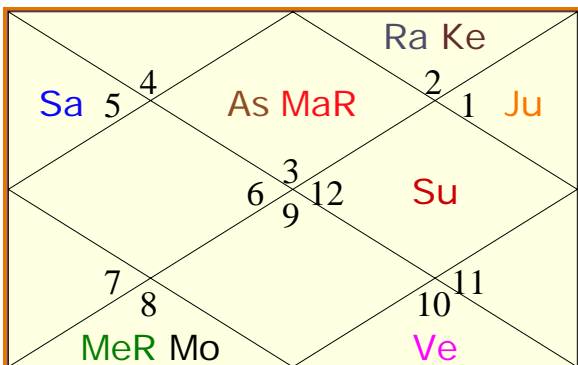

Akshavedamsha (all areas)