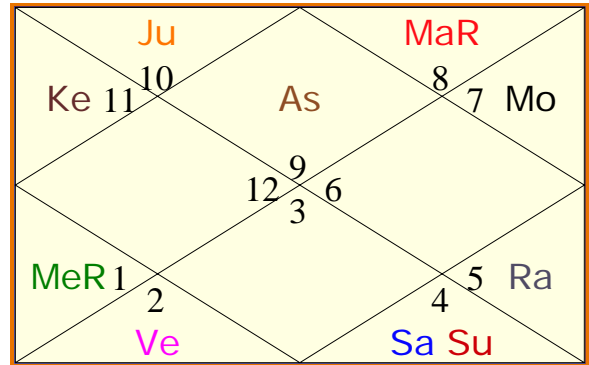

**Sudarshan Chakra**

Outer Circle : Surya Chart  
 Middle Circle : Chandra Chart  
 Inner Circle : Birth Chart

Sudarshan Chakra represents the comparative positions of the planets in the Sun Chart, the Moon Chart and the Birth Chart simultaneously, from outer to inner circle respectively. To study a house, consider the signs in all the three charts simultaneously.

Lagna

Hora (wealth)

Dreshkana (happiness siblings)

Chaturthamsha (destiny)

Saptamsha (children)

Navamsha (spouse)

Dashamsha (great successes)

Dwadashamsha (parents)

## Nakshatra Interpretations

You have been born in the third pada of Dhanishtha nakshatra. Therefore, your birth rashi is Aquarius and the lord of the rashi is Saturn. According to the Avakahada chakra -