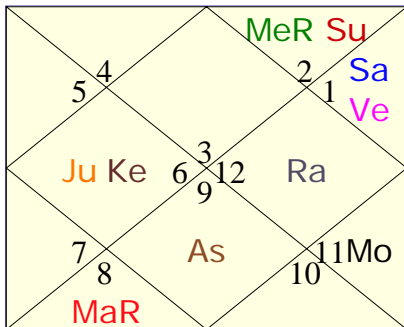

Arudha Lagna Chart