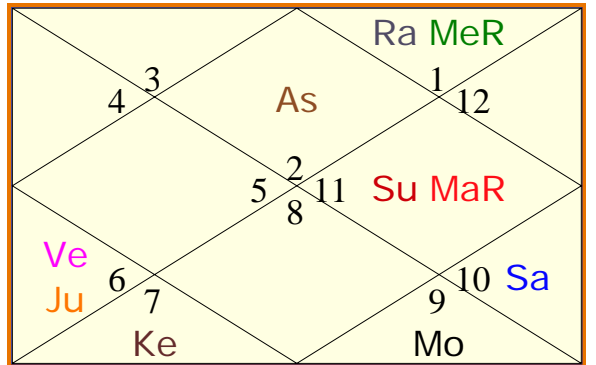

Saptavimshamsha (strength)