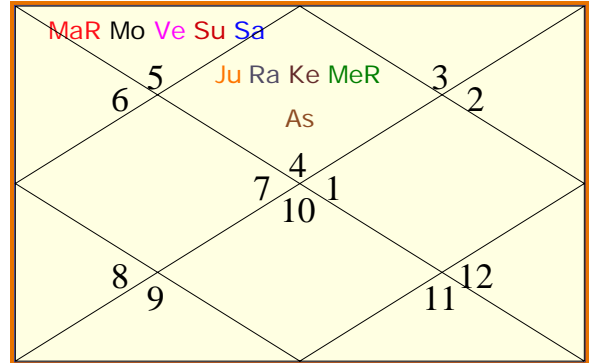

Hora (wealth)