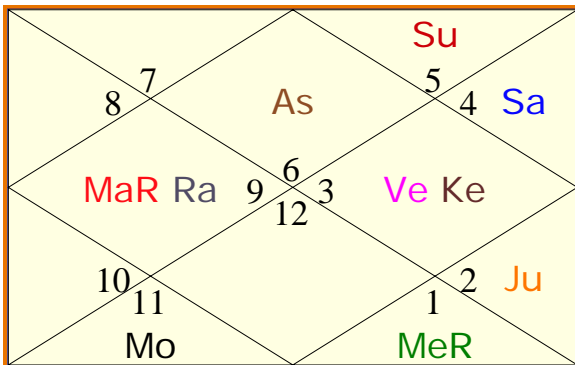

Dashamsha (great successes)