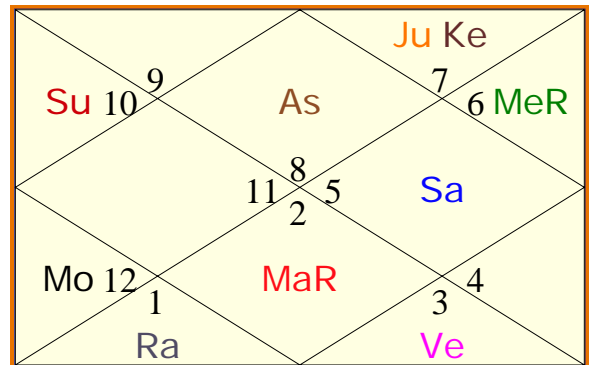

**Sudarshan Chakra**

Outer Circle : Surya Chart  
 Middle Circle : Chandra Chart  
 Inner Circle : Birth Chart

Sudarshan Chakra represents the comparative positions of the planets in the Sun Chart, the Moon Chart and the Birth Chart simultaneously, from outer to inner circle respectively. To study a house, consider the signs in all the three charts simultaneously.

Lagna

Hora (wealth)

Dreshkana (happiness siblings)

Chaturthamsha (destiny)

Saptamsha (children)

Navamsha (spouse)

Dashamsha (great successes)

Dwadashamsha (parents)

## Nakshatra Interpretations

You have been born in the third pada of Dhanishtha nakshatra. Therefore, your birth rashi is Aquarius and the lord of the rashi is Saturn. According to the Avakahada chakra -