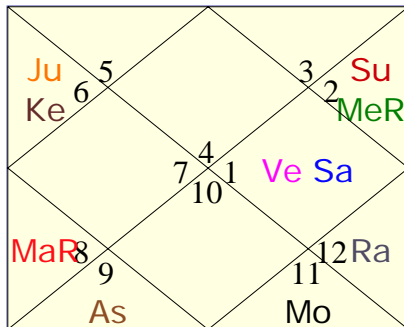

Karkamsha in Birth Chart