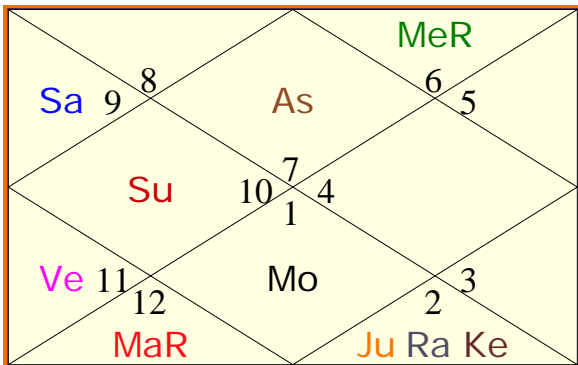

Trimshamsha (misfortunes)