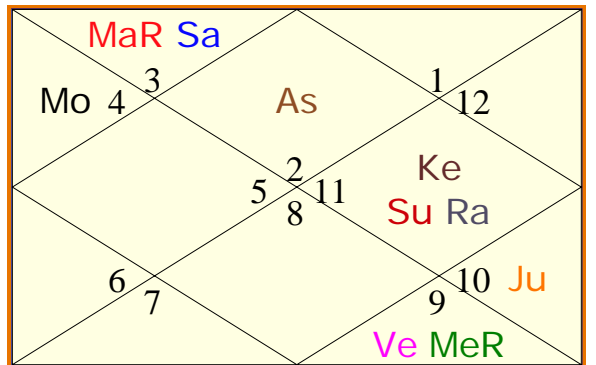

Kvedamsha (ausp. inausp. effects)