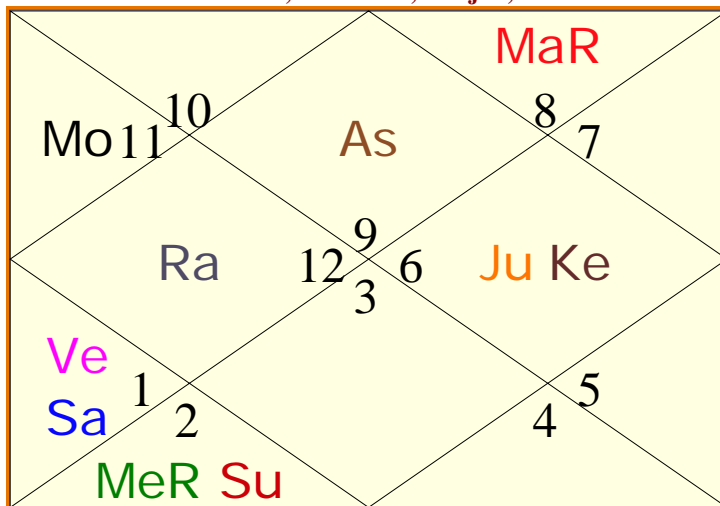

5 Jun 1969 22:00:00 hrs., Ludhiana, Punjab, India