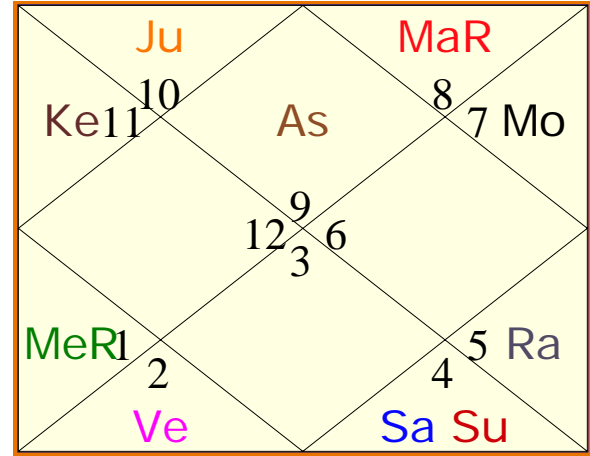

Navamsha

Bhava Number	Bhava Arambha House beginning	Bhava Madhya Middle of House	Bhava Antya House ending
1. First	Sag 16:18:59	Sag 28:19:50	Cap 16:18:59
2. Second	Cap 16:18:59	Aqu 04:18:07	Aqu 22:17:16
3. Third	Aqu 22:17:16	Pis 10:16:24	Pis 28:15:33
4. Fourth	Pis 28:15:33	Ari 16:14:41	Ari 28:15:33
5. Fifth	Ari 28:15:33	Tau 10:16:24	Tau 22:17:16
6. Sixth	Tau 22:17:16	Gem 04:18:07	Gem 16:18:59
7. Seventh	Gem 16:18:59	Gem 28:19:50	Can 16:18:59
8. Eight	Can 16:18:59	Leo 04:18:07	Leo 22:17:16
9. Ninth	Leo 22:17:16	Vir 10:16:24	Vir 28:15:33
10. Tenth	Vir 28:15:33	Lib 16:14:41	Lib 28:15:33
11. Eleventh	Lib 28:15:33	Sco 10:16:24	Sco 22:17:16
12. Twelfth	Sco 22:17:16	Sag 04:18:07	Sag 16:18:59