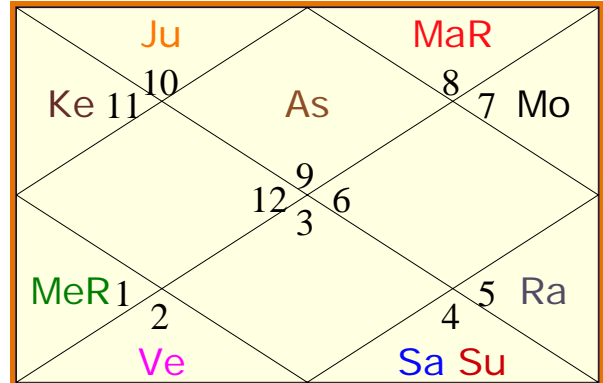

Navamsha

Planet	R/C	Sign	Degree	Speed	Nakshatra	Pada	RL	NL	SL	SS	Status	SB
Lagna		Sag	28:19:50		Uttarashadha	1	Ju	Su	Mo	Ve		
Sun		Tau	21:15:06	00:56:41	Rohini	4	Ve	Mo	Ve	Ra	Neutr.	1.16
Moon		Aqu	02:39:19	14:20:37	Dhanishta	3	Sa	Ma	Ke	Me	Frnd.	1.29
Mars	R	Sco	15:08:45	-00:17:24	Anuradha	4	Ma	Sa	Ju	Sa	Own	1.10
Mercury	RC	Tau	10:37:25	-00:13:14	Rohini	1	Ve	Mo	Mo	Sa	Grt.Fr.	1.12
Jupiter		Vir	02:57:10	00:01:59	Uttara Phalg.	2	Me	Su	Ju	Ra	Grt.En.	1.01
Venus		Ari	06:01:53	00:52:38	Ashwini	2	Ma	Ke	Ra	Ju	Enemy	1.59
Saturn		Ari	10:55:05	00:06:30	Ashwini	4	Ma	Ke	Sa	Ra	Debil.	1.05
Rahu		Pis	03:21:50	-00:00:54	Uttarabhadra	1	Ju	Sa	Sa	Sa	Neutr.	
Ketu		Vir	03:21:50	-00:00:54	Uttara Phalg.	3	Me	Su	Sa	Me	Neutr.