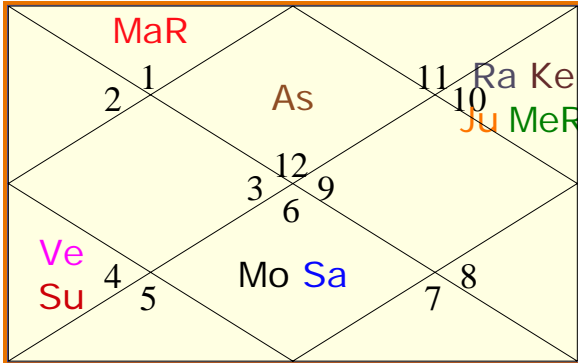

Shodashamsha (conveyances)