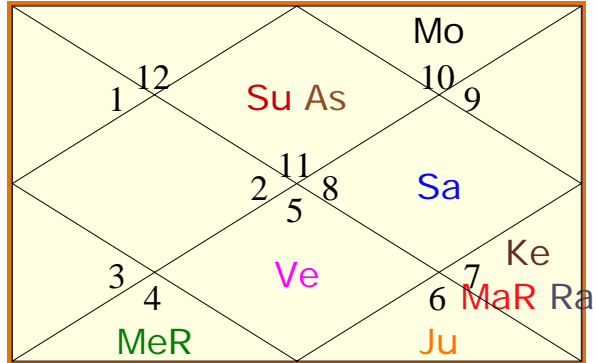

Vimshamsha (spiritual progress)