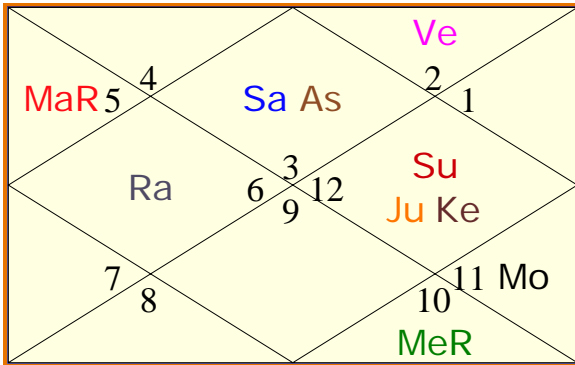

**Sudarshan Chakra**

Outer Circle : Surya Chart  
 Middle Circle : Chandra Chart  
 Inner Circle : Birth Chart

Sudarshan Chakra represents the comparative positions of the planets in the Sun Chart, the Moon Chart and the Birth Chart simultaneously, from outer to inner circle respectively. To study a house, consider the signs in all the three charts simultaneously.

Lagna

Hora (wealth)

Dreshkana (happiness siblings)

Chaturthamsha (destiny)

Saptamsha (children)

Navamsha (spouse)

Dashamsha (great successes)

Dwadashamsha (parents)

## Nakshatra Interpretations

You have been born in the third pada of Dhanishtha nakshatra. Therefore, your birth rashi is Aquarius and the lord of the rashi is Saturn. According to the Avakahada chakra -