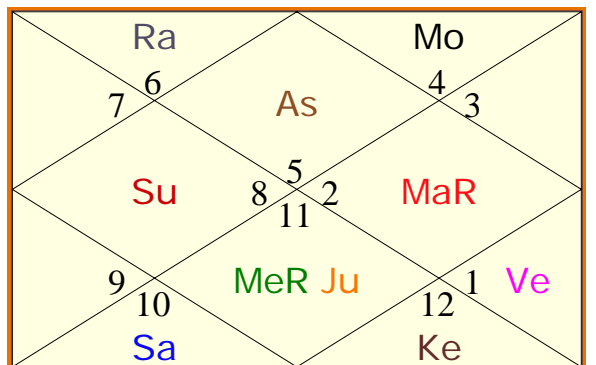

**Sudarshan Chakra**

Outer Circle : Surya Chart  
 Middle Circle : Chandra Chart  
 Inner Circle : Birth Chart

Sudarshan Chakra represents the comparative positions of the planets in the Sun Chart, the Moon Chart and the Birth Chart simultaneously, from outer to inner circle respectively. To study a house, consider the signs in all the three charts simultaneously.

## Nakshatra Interpretations

You have been born in the third pada of Dhanishtha nakshatra. Therefore, your birth rashi is Aquarius and the lord of the rashi is Saturn. According to the Avakahada chakra -

### According to the Shastras

Interpretations for a person born in the Dhanishtha nakshatra are as follows -

- 1- *According to Brihat Jataka* -  
दाता आढयः शूरो गीतप्रियो धनिष्ठासु धनलुब्धः।
- 2- *According to Jataka Parijaat* -  
आशालुर्वसुमान् वसूडुजनितः पीनोरुकण्ठः सुखी।
- 3- *According to Maansagri* -  
गीतप्रियो बन्धुमान्यो हेमरत्नैरलङ्कितः।  
जातो नरो धनिष्ठायां शतैकस्य पतिर्भवेत्॥
- 4- *According to Jatakabharan* -  
आचारयुक्तादरचारुशीलो धनाधिशाली बलवान्औपालुः।  
यस्य प्रसूतौ च भवेद्धनिष्ठा महाप्रतिष्ठासहितो नरः स्यात्॥