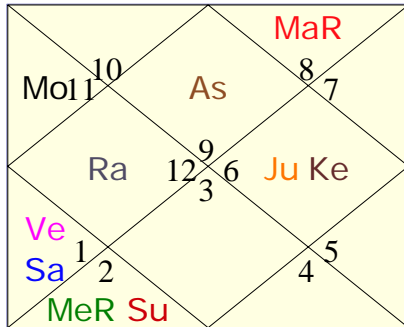

Equal Bhava