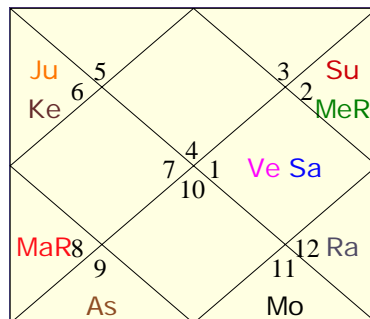

Karakamsha (in Birth Chart)