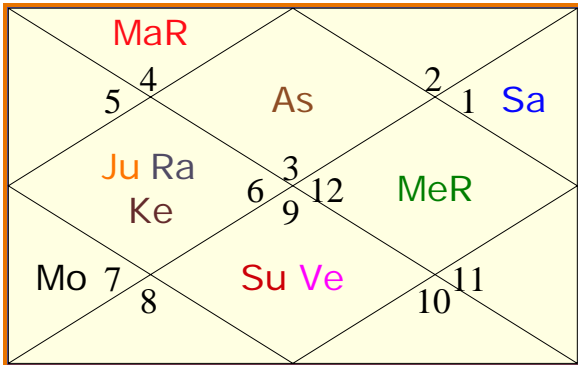

Chaturvimshamsha (knowledge)