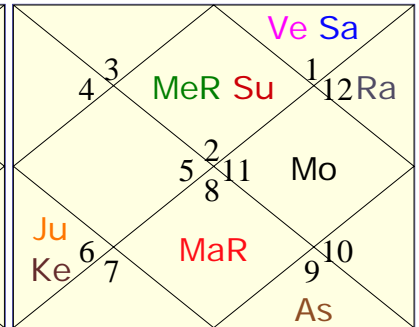

Date of birth : 5 June 1969, Thursday
Time of birth : 22:00:00 hrs
Place of birth : Ludhiana, Punjab, India

Longitude/Latitude : 75E51'00 30N53'00
Time zone : -05:30:00 hrs
DST : 00:00:00 hrs

Sun Chart