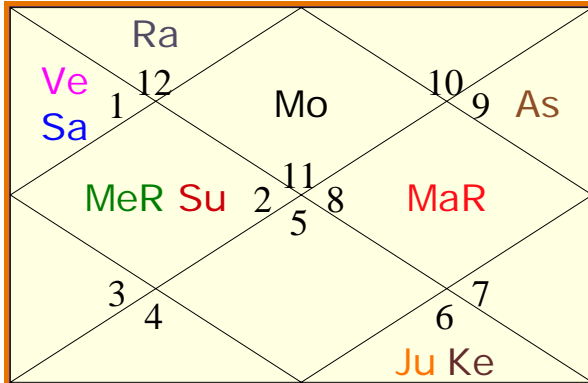

5 June 1969 • Thursday • 22:00:00 hrs • Ludhiana, Punjab, India

Moon

Navamsha

Planet	R/C	Sign	Degree	Speed	Nakshatra	Pada	RL	NL	SL	SS	Status	SB
Lagna		Sag	28:19:50		Uttarashadha	1	Ju	Su	Mo	Ve		
Sun		Tau	21:15:06	00:56:41	Rohini	4	Ve	Mo	Ve	Ra	Neutr.	1.16
Moon		Aqu	02:39:19	14:20:37	Dhanishta	3	Sa	Ma	Ke	Me	Frnd.	1.29
Mars	R	Sco	15:08:45	-00:17:24	Anuradha	4	Ma	Sa	Ju	Sa	Own	1.10
Mercury	RC	Tau	10:37:25	-00:13:14	Rohini	1	Ve	Mo	Mo	Sa	Grt.Fr.	1.12
Jupiter		Vir	02:57:10	00:01:59	Uttara Phalg.	2	Me	Su	Ju	Ra	Grt.En.	1.01
Venus		Ari	06:01:53	00:52:38	Ashwini	2	Ma	Ke	Ra	Ju	Enemy	1.59
Saturn		Ari	10:55:05	00:06:30	Ashwini	4	Ma	Ke	Sa	Ra	Debil.	1.05
Rahu		Pis	03:21:50	-00:00:54	Uttarabhadra	1	Ju	Sa	Sa	Sa	Neutr.	
Ketu		Vir	03:21:50	-00:00:54	Uttara Phalg.	3	Me	Su	Sa	Me	Neutr.