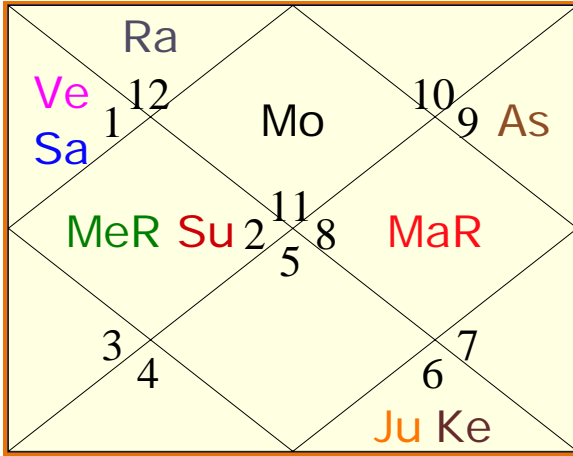

Moon Chart

Bhava Number	Bhava Arambha House beginning	Bhava Madhya Middle of House	Bhava Antya House ending
1. First	Sag 16:18:59	Sag 28:19:50	Cap 16:18:59
2. Second	Cap 16:18:59	Aqu 04:18:07	Aqu 22:17:16
3. Third	Aqu 22:17:16	Pis 10:16:24	Pis 28:15:33
4. Fourth	Pis 28:15:33	Ari 16:14:41	Ari 28:15:33
5. Fifth	Ari 28:15:33	Tau 10:16:24	Tau 22:17:16
6. Sixth	Tau 22:17:16	Gem 04:18:07	Gem 16:18:59
7. Seventh	Gem 16:18:59	Gem 28:19:50	Can 16:18:59
8. Eight	Can 16:18:59	Leo 04:18:07	Leo 22:17:16
9. Ninth	Leo 22:17:16	Vir 10:16:24	Vir 28:15:33
10. Tenth	Vir 28:15:33	Lib 16:14:41	Lib 28:15:33
11. Eleventh	Lib 28:15:33	Sco 10:16:24	Sco 22:17:16
12. Twelfth	Sco 22:17:16	Sag 04:18:07	Sag 16:18:59