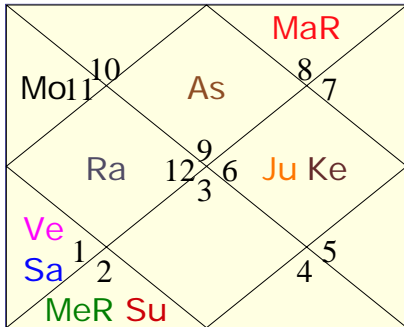

Date of birth : 5 June 1969, Thursday
Time of birth : 22:00:00 hrs
Place of birth : Ludhiana, Punjab, India

Longitude/Latitude : 75E51'00 30N53'00
Time zone : -05:30:00 hrs
DST : 00:00:00 hrs

Birth Chart