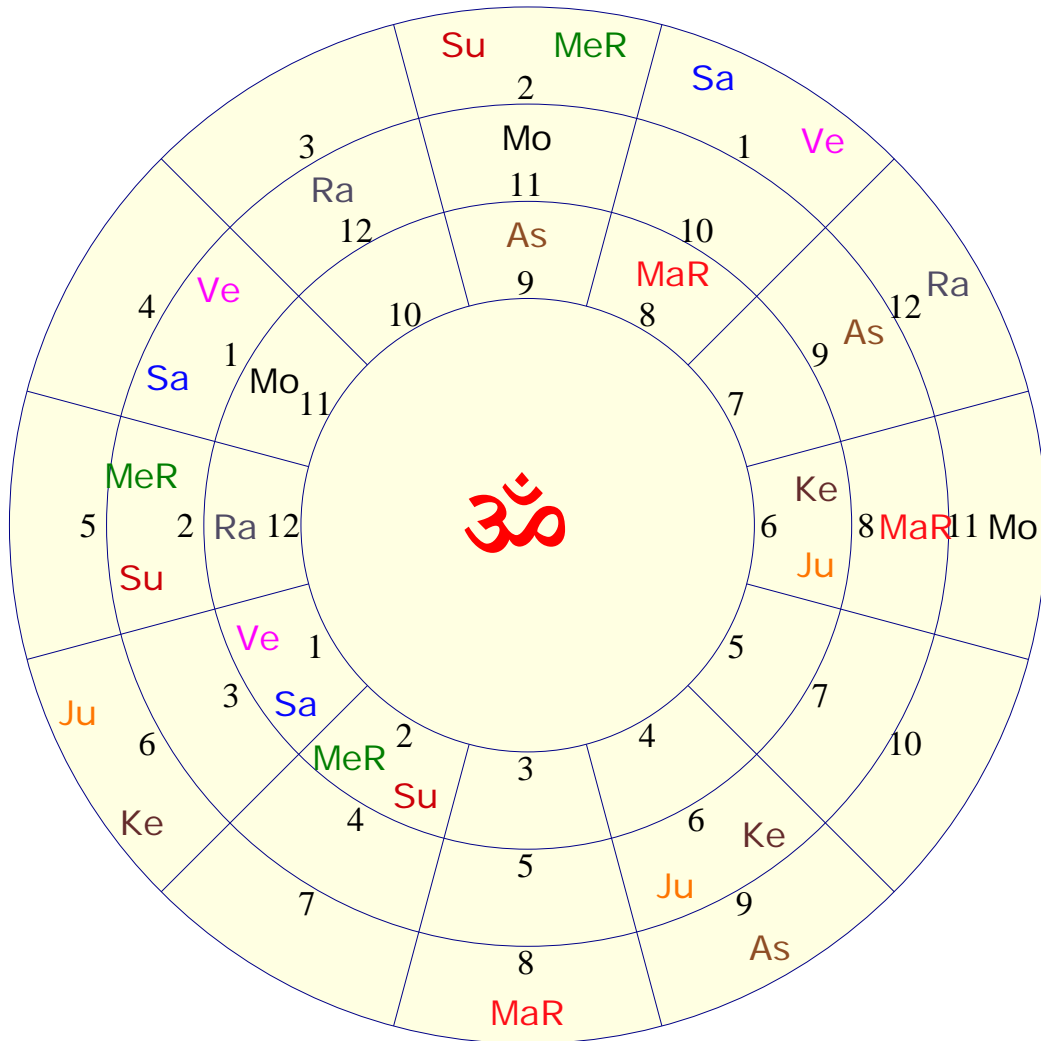

**Sudarshan Chakra**

Outer Circle : Surya Chart  
 Middle Circle : Chandra Chart  
 Inner Circle : Birth Chart

Sudarshan Chakra represents the comparative positions of the planets in the Sun Chart, the Moon Chart and the Birth Chart simultaneously, from outer to inner circle respectively. To study a house, consider the signs in all the three charts simultaneously.