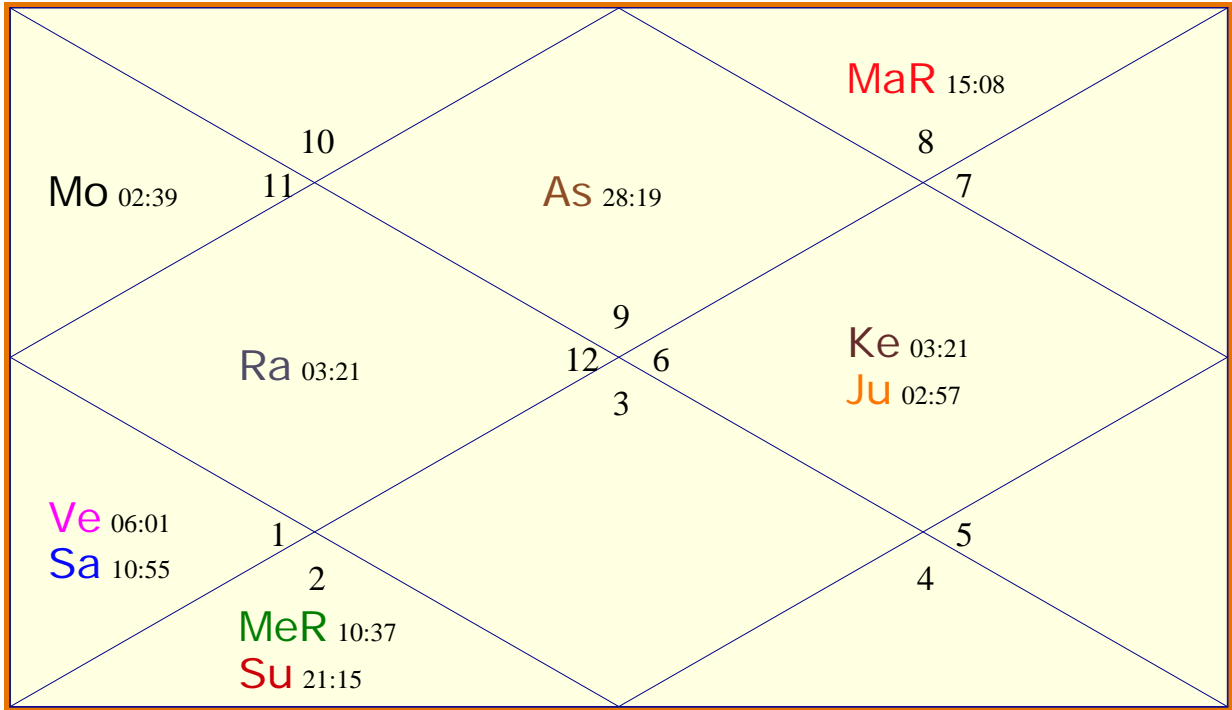

## ~ Vedic Astrology ~

The Vedas are the foremost among all ancient books. All the classics of the world have been born out of the Vedas. The root verb of the word 'Veda' is 'vid' meaning knowledge. Through the classics of Indian astrology, one can easily acquire knowledge about God while learning about living beings. For this reason, astrology is considered to be the eyes of the Vedas. Thousands of years ago, the Saints who were knowledgeable about the past, the present and the future, through the power of their meditation and yoga, have described in detail in their astrological classics the characteristics, features, appearance and nature of the planets and their auspicious and inauspicious effects on the living and non living world. The depiction of the position of planets in the zodiac at the time and place of a person's birth is called the Janma Kundali or the Horoscope. The sign which was rising in the eastern horizon at the time of birth is called Lagna or the Ascendant. The sign where the Moon is positioned is called the Birth Rashi and the constellation in which the Moon is situated is called the Birth Nakshatra. A description of the different parts of the Panchanga or the Hindu calendar at the time of your birth are given below:

### Avakhada Chakra

Lagna	:	Sagittarius
Rashi (Moon Sign)	:	Aquarius
Rashi lord	:	Saturn
Birth Nakshatra	:	Dhanishta
Nakshatra Charana	:	3
First alphabet of name	:	गू
Rashi paya	:	Copper
Nakshatra paya	:	Copper
Varana	:	Shudra
Vashya	:	Manava
Nadi	:	Madhya
Yoni	:	Simha
Gana	:	Rakshasa

### Indian Calendar

Vikram Samvat	:	2026
Lunar Month	:	Ashaadh
Birth Tithi	:	Krishna Shashthi
Yoga	:	Vaidhriti
Karana	:	Vanija
Western Weekday	:	Thursday
Astrological weekday	:	Thursday

### Ghat Chakra

Ghat Month	:	Chaitra	Ghat Yoga	:	Ganda
Ghat Tithi	:	3/8/12	Ghat Karana	:	Kinstughna
Ghat Day	:	Thursday	Ghat Prahar	:	3
Ghat Nakshatra	:	Ardra	Ghat Chandra	:	Dhanu

5 June 1969 • Thursday • 22:00:00 hrs • Ludhiana, Punjab, India