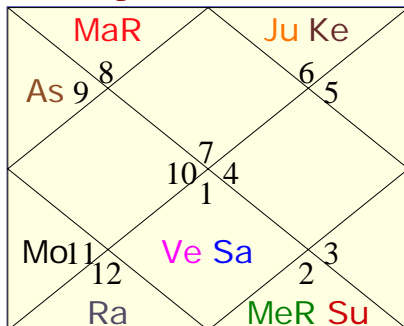

Date of birth : 5 June 1969, Thursday
Time of birth : 22:00:00 hrs
Place of birth : Ludhiana, Punjab, India

Longitude/Latitude : 75E51'00 30N53'00
Time zone : -05:30:00 hrs
DST : 00:00:00 hrs

Hora Lagna