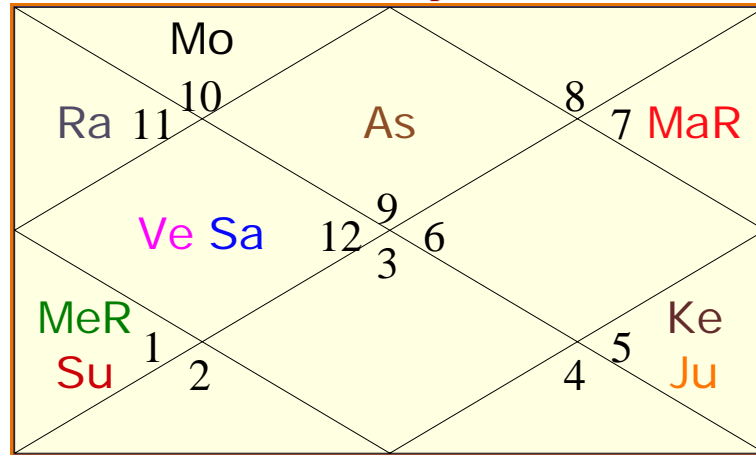

Bhava(Sripati)

Bhava Spashta - Sripati System