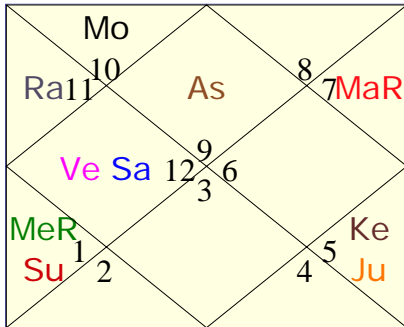

Sripati Bhava